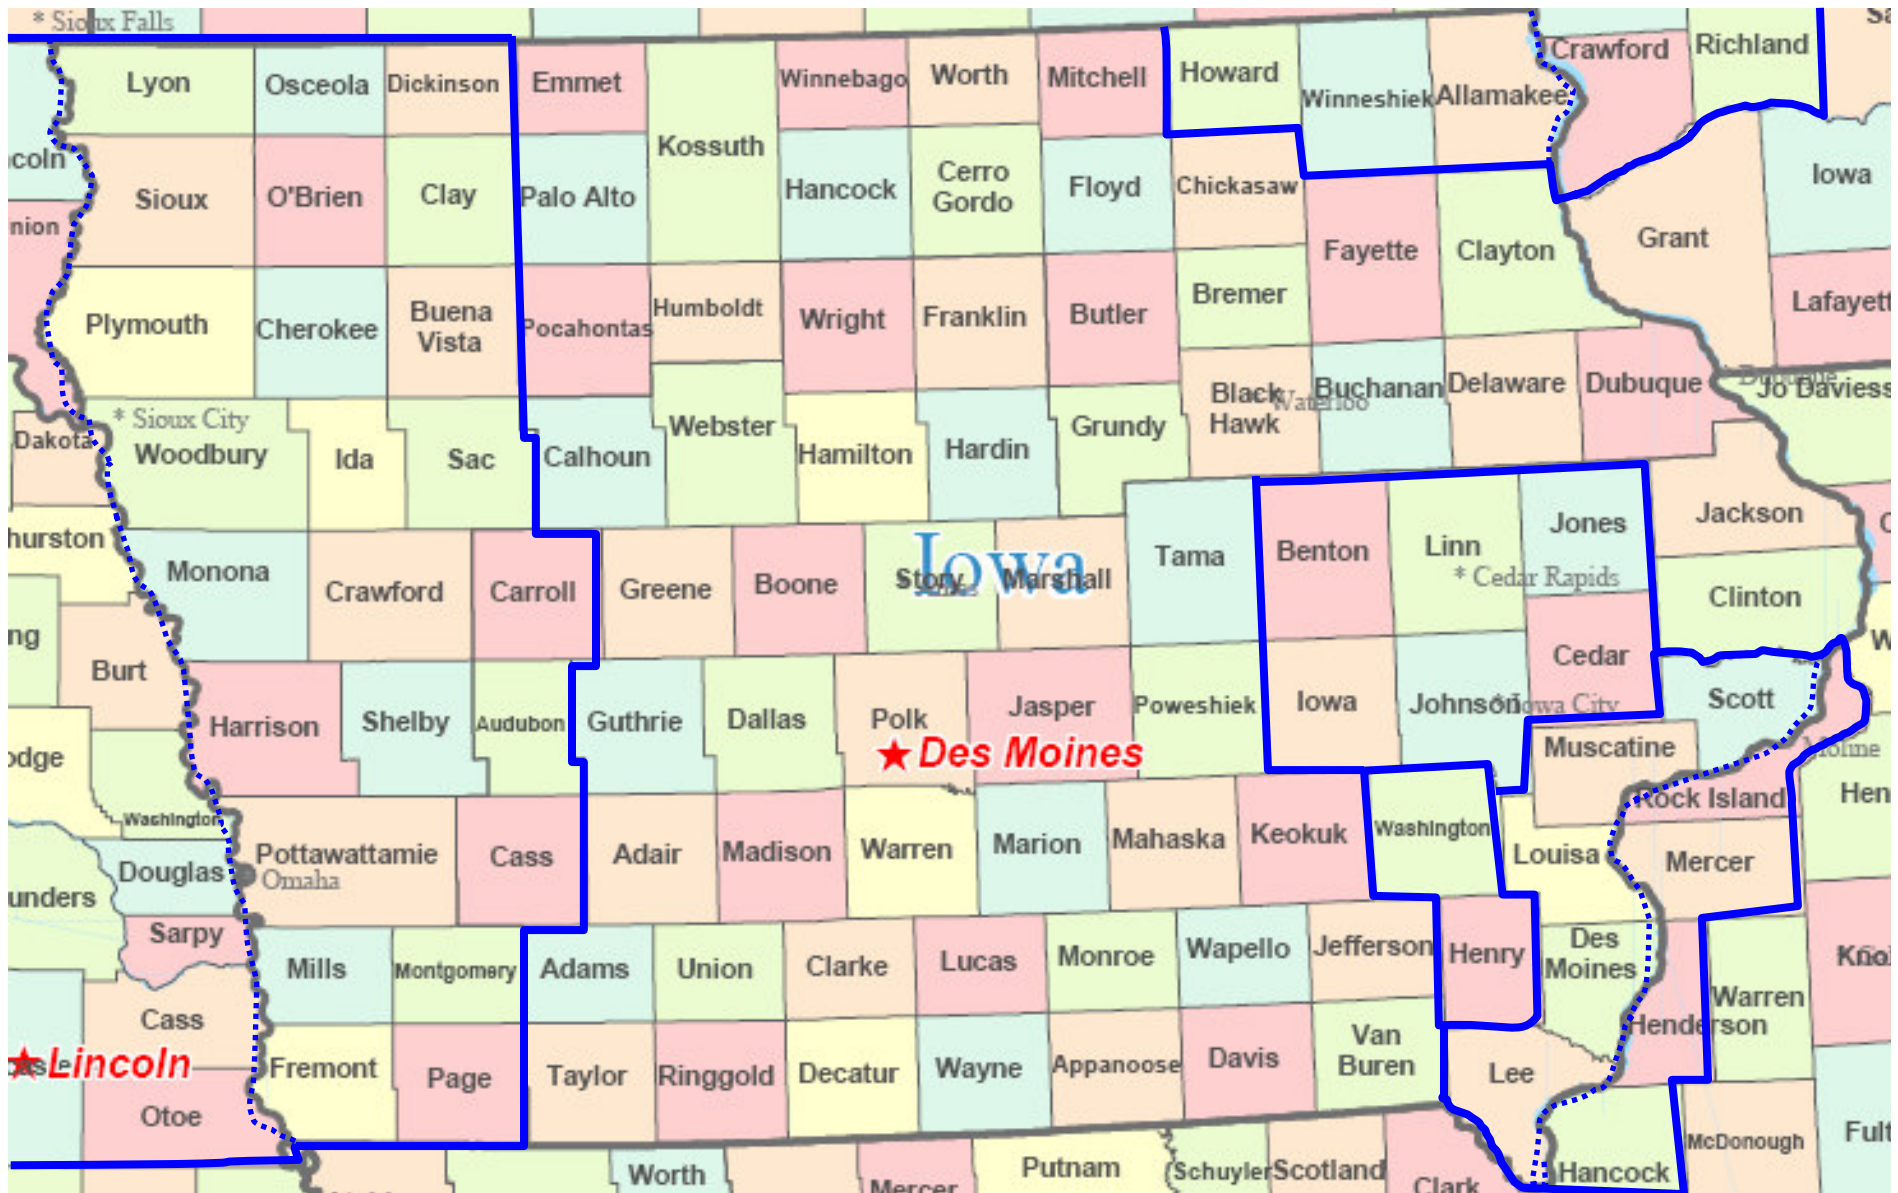

Surface Specialists Franchise Locations: Iowa

Iowa — Scott Frank	Henry and Washington
Central Iowa— Scott Frank	Benton, Cedar, Iowa, Jones, Johnson, and Linn
Quad Cities—Cory Frank	Des Moines, Louisa, Muscatine, Scott, and Lee
Omaha—Walt Lowry	Lyon, Osceola, Dickinson, Sioux, O'Brien, Clay, Plymouth, Cherokee, Buena Vista, Woodbury, Ida, Sac, Monona, Crawford, Carroll, Harrison, Shelby, Audubon, Pottawattamie, Cass, Mills, Montgomery, Fremont and Page.
Tri-State Region—Mark Streifel	Allamakee, Winneshiek and Howard