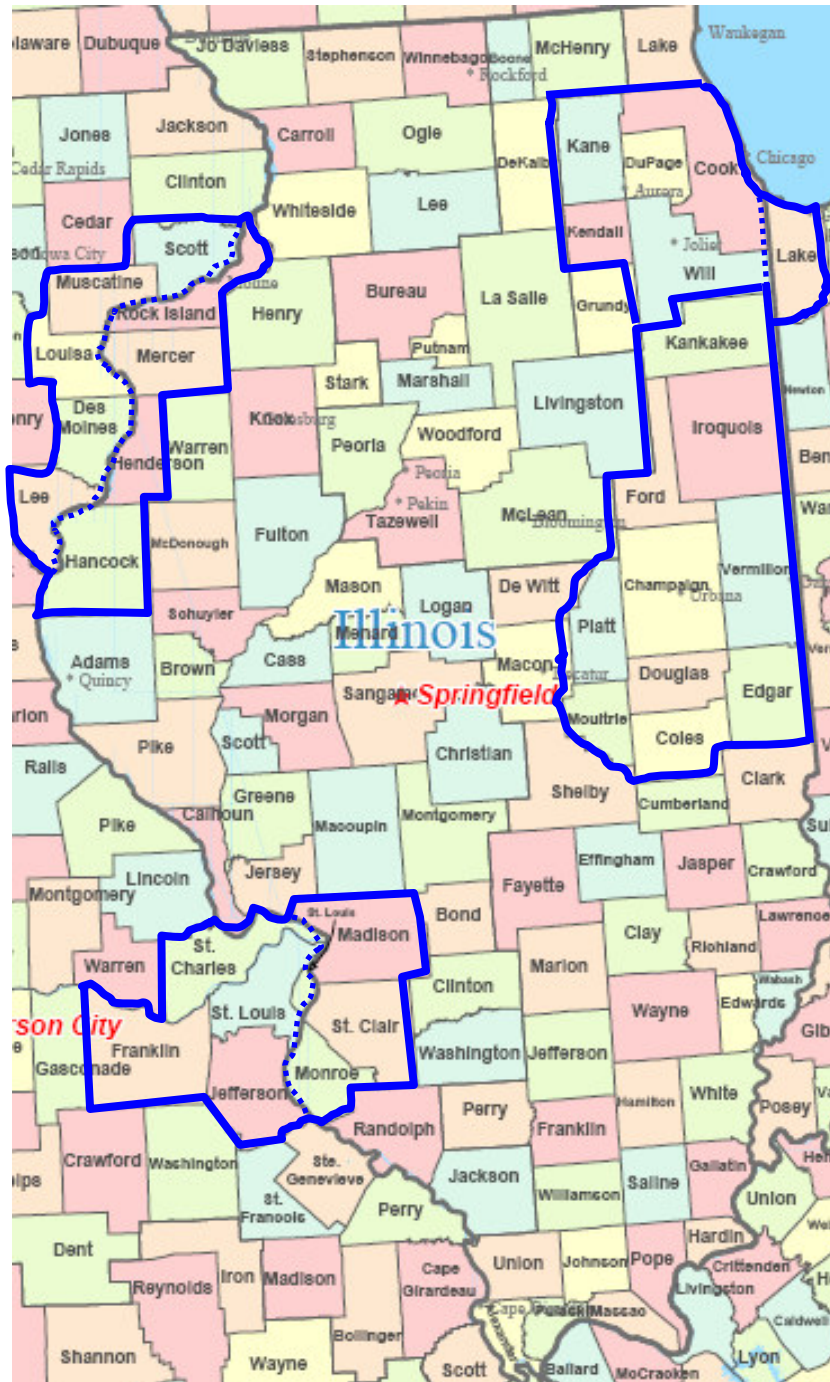

# Surface Specialists Franchise Locations: Illinois

Quad Cities— Cory Frank	Rock Island, Mercer, Henderson and Hancock
Central IL— Desmond Forteau	Kankakee, Iroquois, Ford, Champaign, Piatt, Moultrie, Douglas, Coles, Edgar and Vermilion
Southside of Chicago— Bruce Laatz	Cook, Kane, DuPage, Kendall, and Will
St. Louis— Darren & Angela Lucas	St. Clair, Madison and Monroe